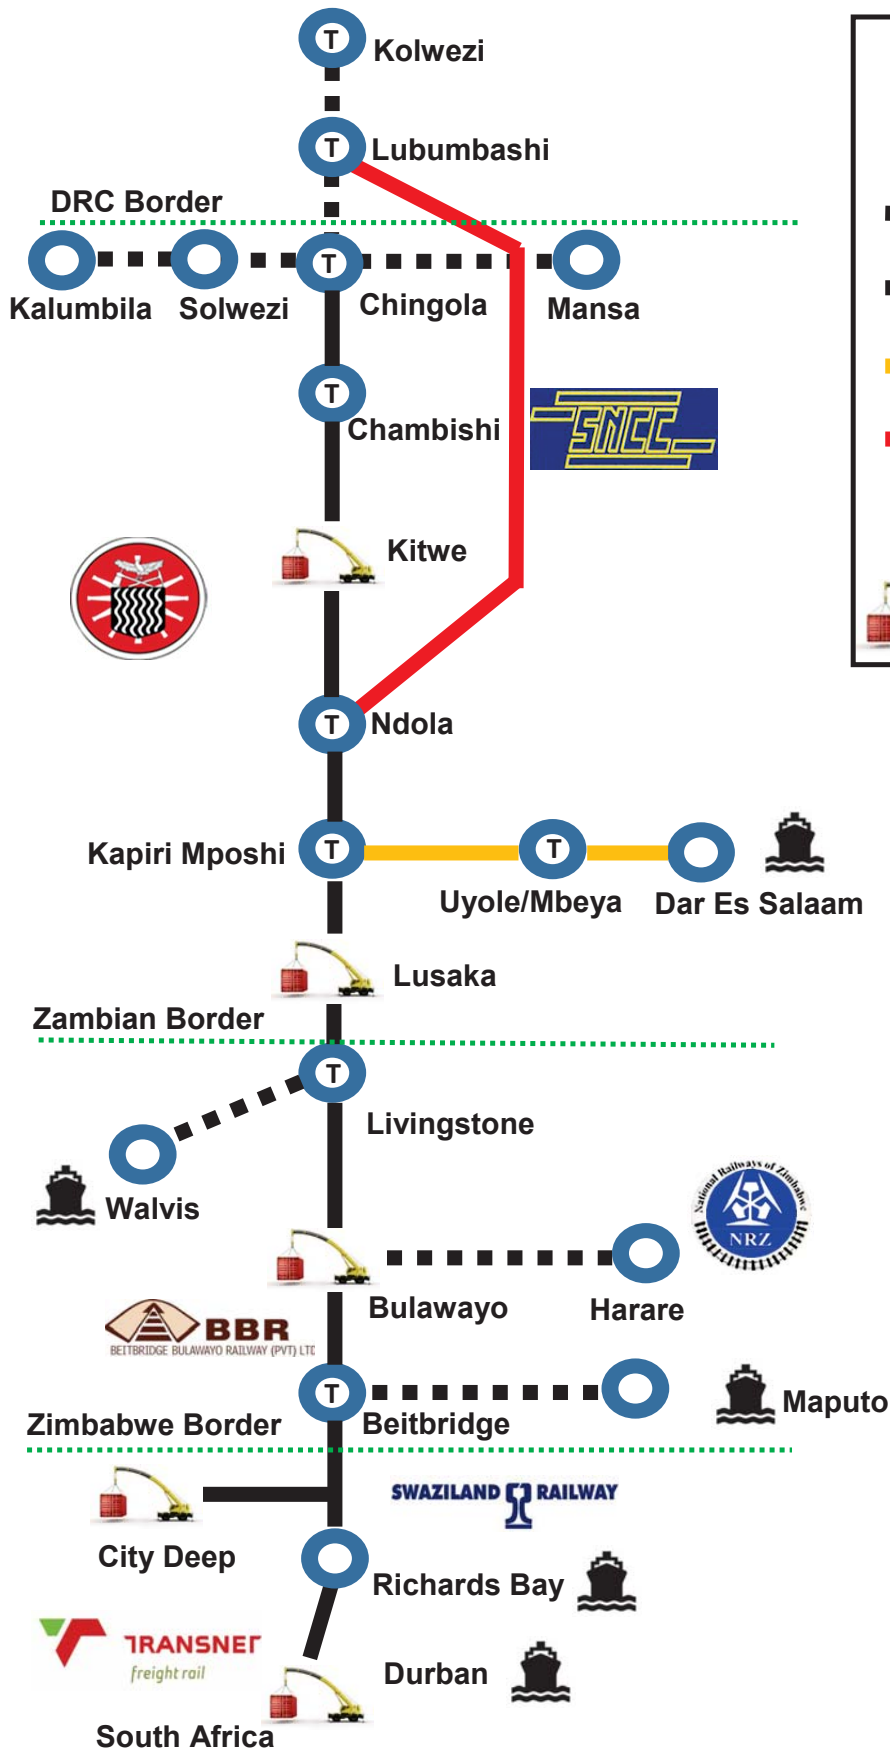

The North-South Rail Corridor

Map Legend

- Port
- Road
- North-South Rail Corridor
- TAZARA
- SNCC
- Container Terminal (under development)
- Operational Container Terminal

Container Terminal Operators

- Lubumbashi — TBC
- Chingola — TBC
- Kitwe — Manica
- Ndola — Bridge Shipping
- Lusaka — Celtic Freight
- Bulawayo — BBR Yard
- Johannesburg — Denver / City Deep